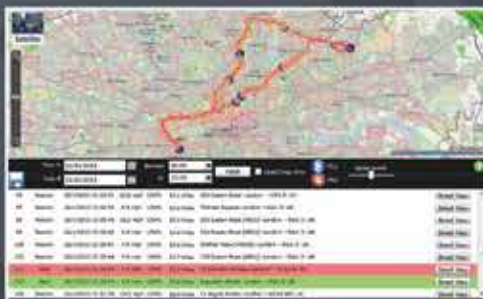

History Reports