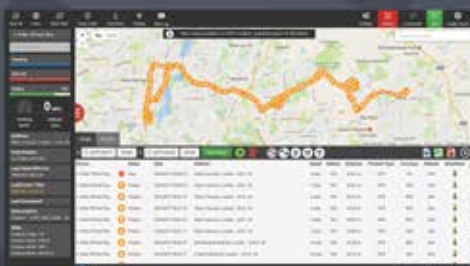

History Reports